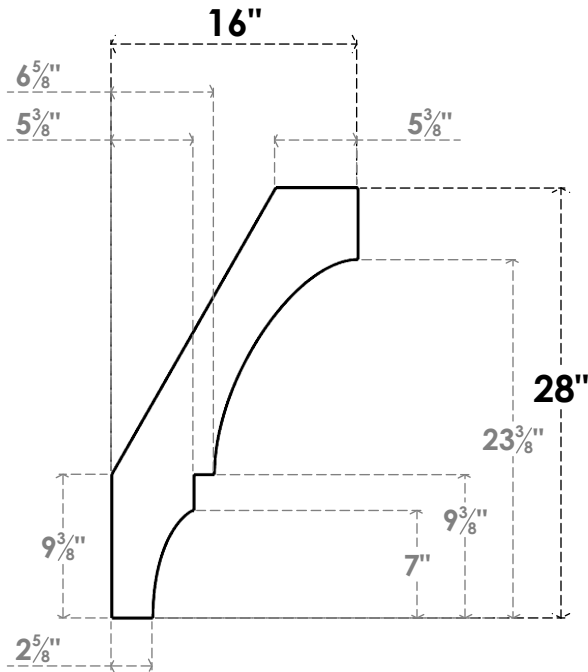

ITEM NUMBER: BRCPC035X16000X28000BOA

3 1/2"W X 16"D X 28"H BALBOA ARCHITECTURAL GRADE PVC CLOSED KNEE BRACE

SIDE PROFILE

FRONT PROFILE

ISOMETRIC

EKENA MILLWORK
2300 WEST MAIN ST.
CLARKSVILLE, TX 75426
TOLL FREE: 866-607-0453
WWW.EKENAMILLWORK.COM

NOTES

1. INSTALLATION TO BE COMPLETED IN ACCORDANCE WITH MANUFACTURER'S SPECIFICATIONS.
2. DRAWING MAY NOT BE TO SCALE
3. THIS DRAWING IS INTENDED FOR DESIGN AND PLANNING PURPOSES ONLY.
4. ALL INFORMATION CONTAINED HEREIN WAS CURRENT AT THE TIME OF DEVELOPMENT BUT MUST BE REVIEWED AND APPROVED BY THE PRODUCT MANUFACTURER TO BE CONSIDERED ACCURATE.
5. ARCHITECTURAL GRADE PVC PRODUCTS ARE MADE FROM EXPANDED CELLULAR PVC AND COME NATURALLY WHITE BUT MAY BE PAINTED