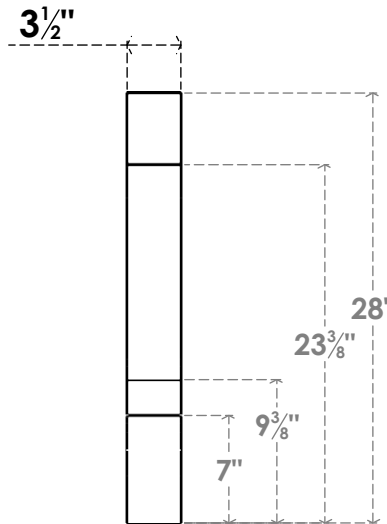

ITEM NUMBER: BRCPC035X16000X28000BOA

3 1/2"W X 16"D X 28"H BALBOA ARCHITECTURAL GRADE PVC CLOSED KNEE BRACE

SIDE PROFILE

FRONT PROFILE

ISOMETRIC

EKENA MILLWORK
2300 WEST MAIN ST.
CLARKSVILLE, TX 75426
TOLL FREE: 866-607-0453
WWW.EKENAMILLWORK.COM